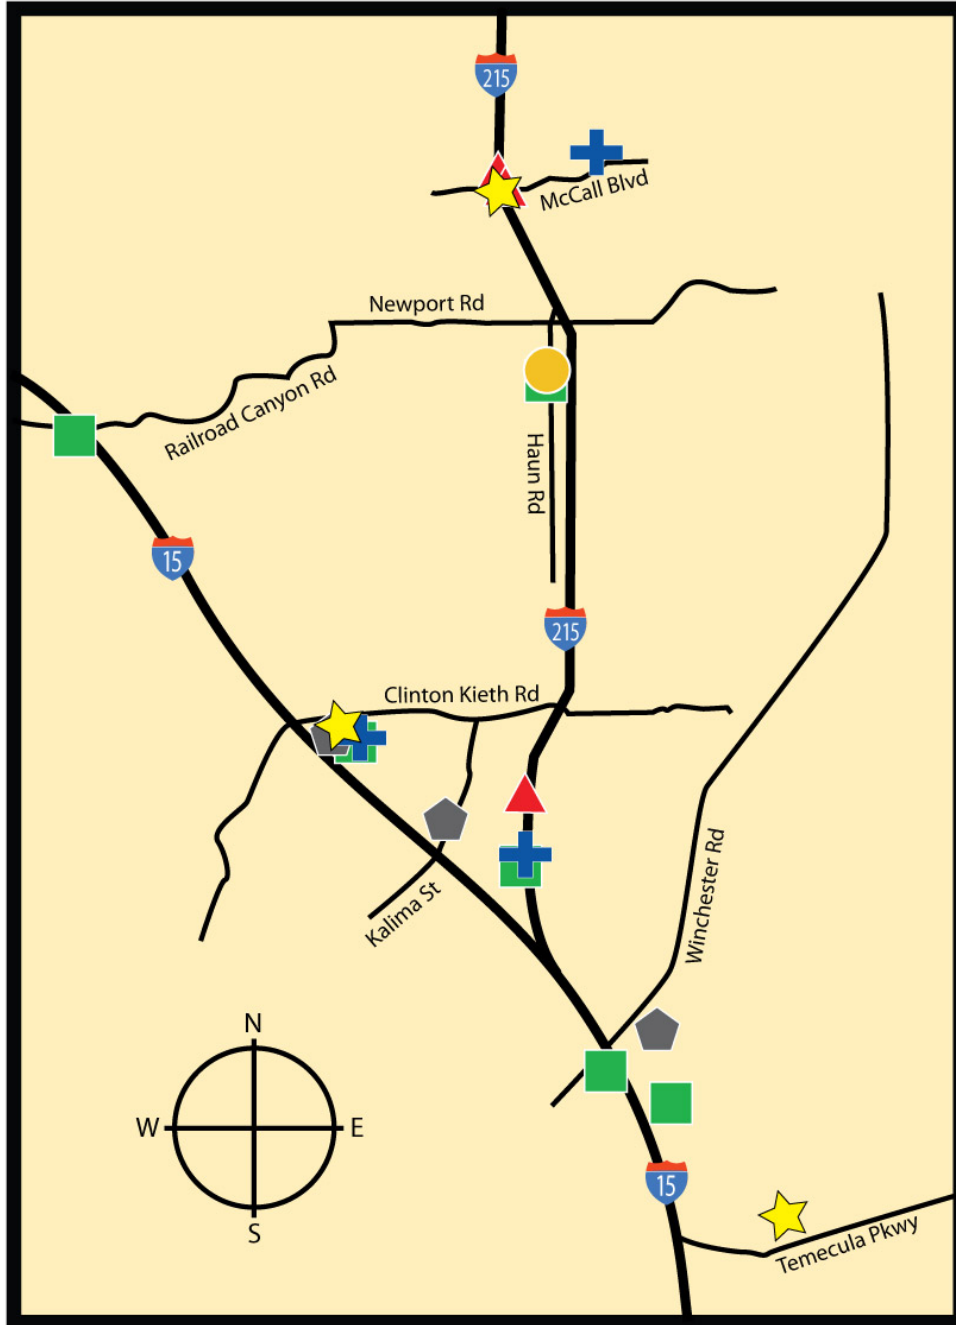

Service Locations for PrimeCare of Sun City

Sun City • Lake Elsinore

 DOCTOR	 2-4 DOCTORS	 LAB	 HOSPITAL	PRIME Care of Sun City
 5-6 DOCTORS	 URGENT CARE			